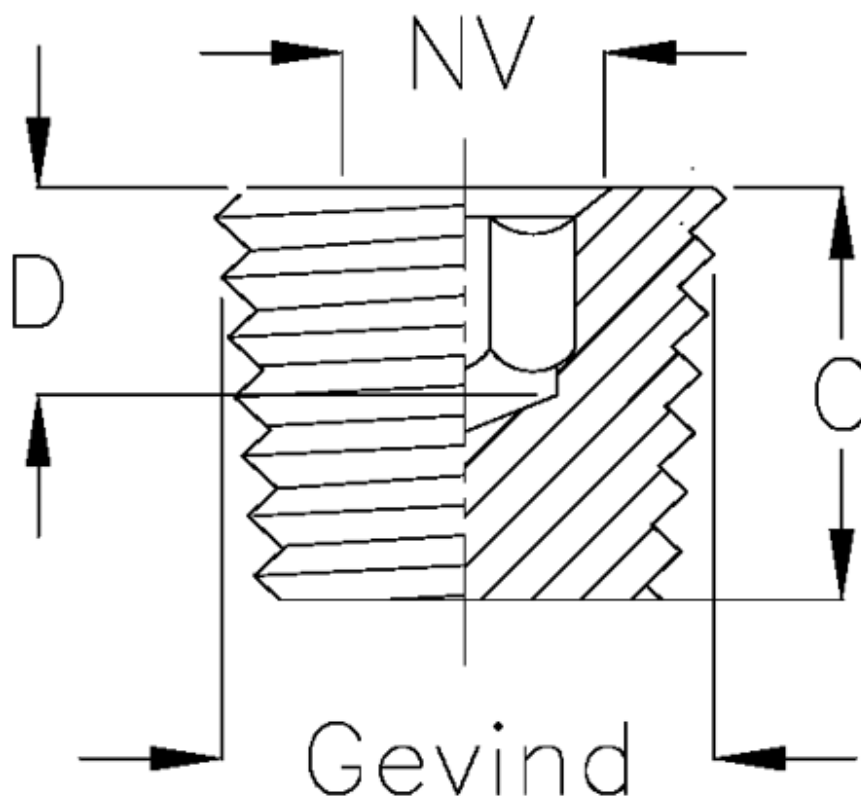

Data Sheet

Article number: 21421184

Description: Conical plug w/hexagon, pressed
Type 42A G 1/8

Measures

B = 8

C = 4

NV = 5

Thread = 1/8 GAS